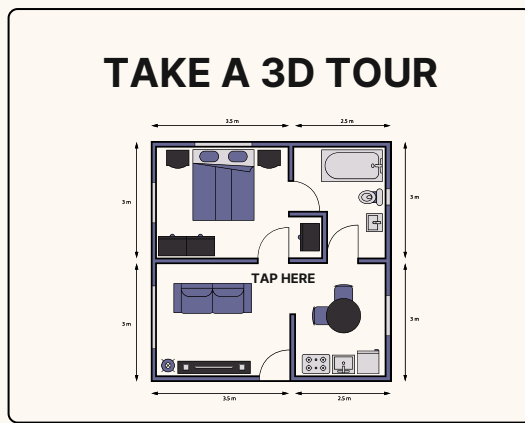

VALADIER RESIDENCE

LOCATION

VIA VALADIER 53
, RM

1ST FLOOR
WITH ELEVATOR

Located in Rome's Prati district, just behind Via Cola di Rienzo and a short walk from Lepanto Metro (Line A), this spacious apartment is perfect for families and couples looking to enjoy Rome in a quieter setting. Well connected by metro, bus lines, and taxi services, it also allows you to reach many of the main attractions on foot. Comfortable and peaceful, it's the ideal base to explore the city at your own pace while staying away from the crowds of the historic center.

PROPERTY FEATURES

1 BATHROOM

1 BEDROOM
MAX 4 GUESTS

BED
LINEN/TOWELS

KITCHEN/
MOKA POT

WASHING
MACHINE / IRON

HEATING / AC

BATHROOM
AMENITIES