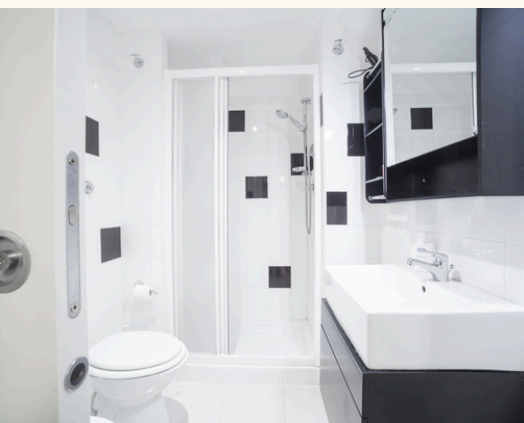

VALADIER RESIDENCE

LOCATION

VIA VALADIER 53
, RM

1ST FLOOR
WITH ELEVATOR

Located in Rome's Prati district, just behind Via Cola di Rienzo and a short walk from Lepanto Metro (Line A), this spacious apartment is perfect for families and couples looking to enjoy Rome in a quieter setting. Well connected by metro, bus lines, and taxi services, it also allows you to reach many of the main attractions on foot. Comfortable and peaceful, it's the ideal base to explore the city at your own pace while staying away from the crowds of the historic center.

PROPERTY FEATURES

1 BATHROOM

1 BEDROOM
MAX 4 GUESTS

BED
LINEN/TOWELS

KITCHEN/
MOKA POT

WASHING
MACHINE / IRON

HEATING / AC

BATHROOM
AMENITIES