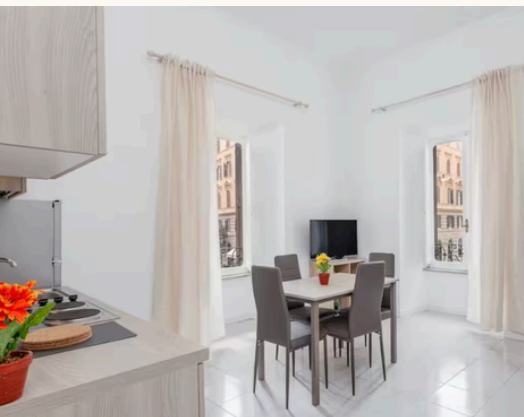

VALADIER APARTMENT

LOCATION
 VIA VALADIER 53
 , RM

**1ST FLOOR
 WITH ELEVATOR**

Located in Rome's Prati district, just behind Via Cola di Rienzo and a short walk from Lepanto Metro (Line A), this spacious apartment is perfect for couples looking to enjoy Rome in a quieter setting. Well connected by metro, bus lines, and taxi services, it also allows you to reach many of the main attractions on foot. Comfortable and peaceful, it's the ideal base to explore the city at your own pace while staying away from the crowds of the historic center.

PROPERTY FEATURES

-  1 BATHROOM
-  1 BEDROOM
MAX 2 GUESTS
-  BED
LINEN/TOWELS
-  KITCHEN/
MOKA POT
-  WASHING
MACHINE / IRON
-  HEATING / AC

PRACTICAL INFO

 HIGH-SPEED
WI-FI

 SELF CHECK-IN
FROM 3PM
CHECK-OUT BY 10AM