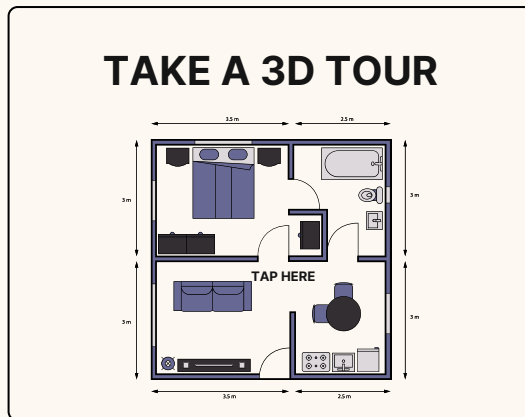

VALADIER APARTMENT

LOCATION
 VIA VALADIER 53
 , RM

**1ST FLOOR
 WITH ELEVATOR**

Located in Rome's Prati district, just behind Via Cola di Rienzo and a short walk from Lepanto Metro (Line A), this spacious apartment is perfect for couples looking to enjoy Rome in a quieter setting. Well connected by metro, bus lines, and taxi services, it also allows you to reach many of the main attractions on foot. Comfortable and peaceful, it's the ideal base to explore the city at your own pace while staying away from the crowds of the historic center.

PROPERTY FEATURES

-  1 BATHROOM
-  1 BEDROOM
MAX 2 GUESTS
-  BED
LINEN/TOWELS
-  KITCHEN/
MOKA POT
-  WASHING
MACHINE / IRON
-  HEATING / AC

PRACTICAL INFO

 HIGH-SPEED
WI-FI

 SELF CHECK-IN
FROM 3PM
CHECK-OUT BY 10AM