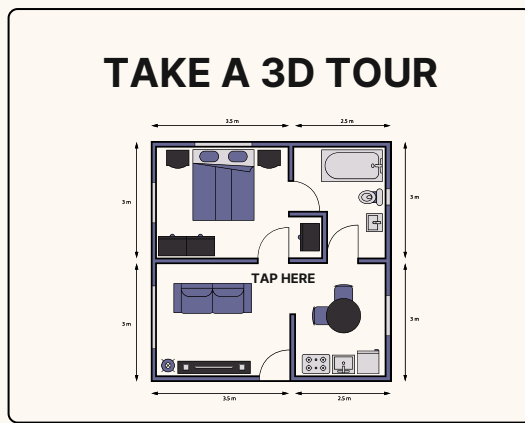

PROPERTY FEATURES

1 BATHROOM

1 BEDROOM
MAX 4 GUESTS

BED
LINEN/TOWELS

KITCHEN/
MOKA POT

WASHING
MACHINE / IRON

HEATING / AC

BATHROOM
AMENITIES