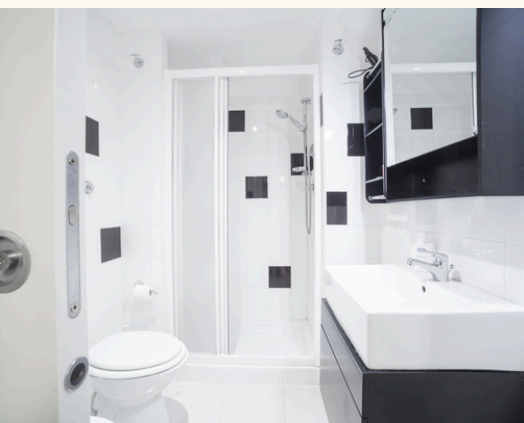

PROPERTY FEATURES

1 BATHROOM

1 BEDROOM
MAX 4 GUESTS

BED
LINEN/TOWELS

KITCHEN/
MOKA POT

WASHING
MACHINE / IRON

HEATING / AC

BATHROOM
AMENITIES

PROPERTY FEATURES

-  1 BATHROOM
-  1 BEDROOM
MAX 2 GUESTS
-  BED
LINEN/TOWELS
-  KITCHEN/
MOKA POT
-  WASHING
MACHINE / IRON
-  HEATING / AC

PRACTICAL INFO

 HIGH-SPEED
WI-FI

 SELF CHECK-IN
FROM 3PM
CHECK-OUT BY 10AM