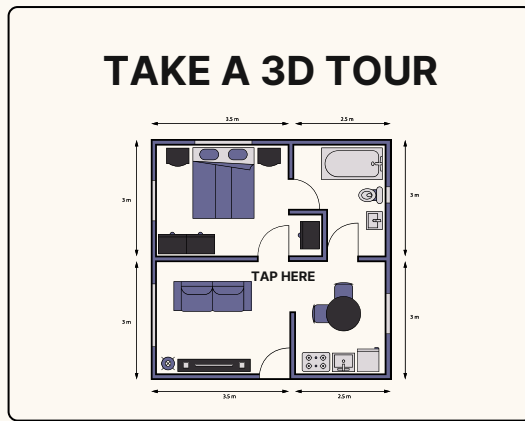

PROPERTY FEATURES

-  1 BATHROOM
-  1 BEDROOM
MAX 2 GUESTS
-  BED
LINEN/TOWELS
-  KITCHEN/
MOKA POT
-  WASHING
MACHINE / IRON
-  HEATING / AC

PRACTICAL INFO

 HIGH-SPEED
WI-FI

 SELF CHECK-IN
FROM 3PM
CHECK-OUT BY 10AM