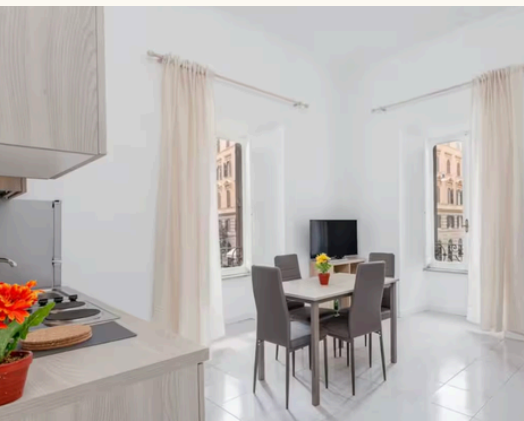

PROPERTY FEATURES

-  1 BATHROOM
-  1 BEDROOM
MAX 2 GUESTS
-  BED
LINEN/TOWELS
-  KITCHEN/
MOKA POT
-  WASHING
MACHINE / IRON
-  HEATING / AC

PRACTICAL INFO

 HIGH-SPEED
WI-FI

 SELF CHECK-IN
FROM 3PM
CHECK-OUT BY 10AM