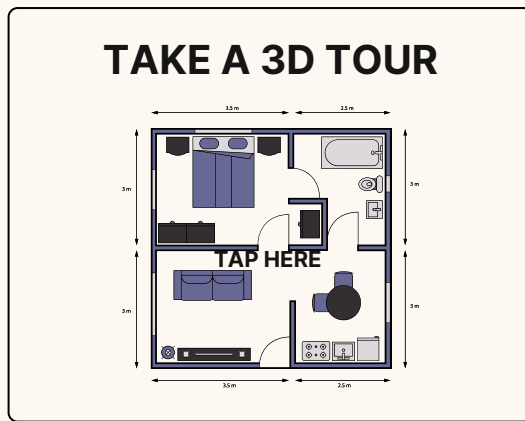

PELLEGRINO 109

LOCATION

VIA DEL PELLEGRINO,
86

2ND FLOOR
NO ELEVATOR

Located just behind Campo de' Fiori and Piazza Navona, this apartment is perfectly situated in the heart of Rome's historic center. Ideal for couples, it allows you to explore the city's main attractions entirely on foot. Comfortable and spacious, it's the perfect base for an authentic Roman experience.

PROPERTY FEATURES

1 BATHROOM

1 BEDROOM
MAX 2 GUEST

BED
LINEN/TOWELS

KITCHEN/
COFFEE MACHINE

HAIR DRYER

WASHING
MACHINE / IRON

AC