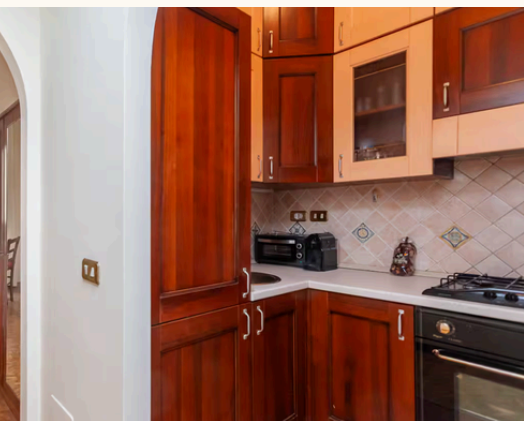

PROPERTY FEATURES

1 BATHROOM

1 BEDROOM
MAX 2 GUEST

BED
LINEN/TOWELS

KITCHEN/
COFFEE MACHINE

HAIR DRYER

WASHING
MACHINE / IRON

AC