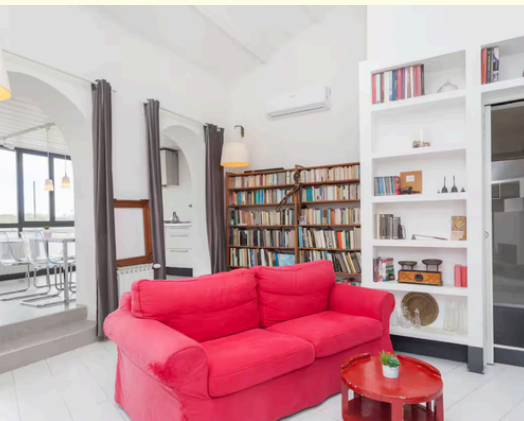

BELFIORE

LOCATION

PIAZZA DEI MARTIRI
DI BELFIORE, 4

6TH FLOOR
WITH
ELEVATOR

Located in the Prati district, this apartment is perfect for guests looking to experience Rome like a local. Just a 5-minute walk from Lepanto Metro and well connected by bus lines and taxis, it offers easy access to the entire city. Enjoy a comfortable living space with all modern amenities, away from the hustle and bustle of the historic center, while still being within walking distance of major attractions. A stylish and convenient base for a true Roman experience.

PROPERTY FEATURES

1 BATHROOM

1 BEDROOM
MAX 2 GUESTS

BED
LINEN/TOWELS

KITCHEN/
MOKA POT

HAIR DRYER

WASHING
MACHINE / IRON

HEATING / AC