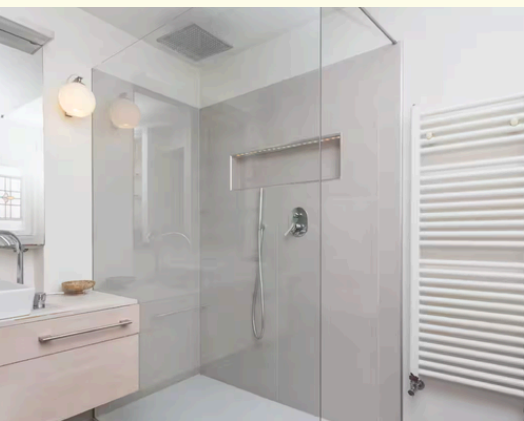

BELFIORE

LOCATION

PIAZZA DEI MARTIRI
DI BELFIORE, 4

6TH FLOOR
WITH
ELEVATOR

Located in the Prati district, this apartment is perfect for guests looking to experience Rome like a local. Just a 5-minute walk from Lepanto Metro and well connected by bus lines and taxis, it offers easy access to the entire city. Enjoy a comfortable living space with all modern amenities, away from the hustle and bustle of the historic center, while still being within walking distance of major attractions. A stylish and convenient base for a true Roman experience.

PROPERTY FEATURES

1 BATHROOM

1 BEDROOM
MAX 2 GUESTS

BED
LINEN/TOWELS

KITCHEN/
MOKA POT

HAIR DRYER

WASHING
MACHINE / IRON

HEATING / AC

BATHROOM
AMENITIES

PRACTICAL INFO

HIGH-SPEED
WI-FI

SELF CHECK-IN
FROM 3PM
CHECK-OUT BY 10AM

NO LUGGAGE
STORAGE

NO PARKING
AREA

CONTACT US NOW

+39 392 776 7798
APARTMENTSROME.INFO