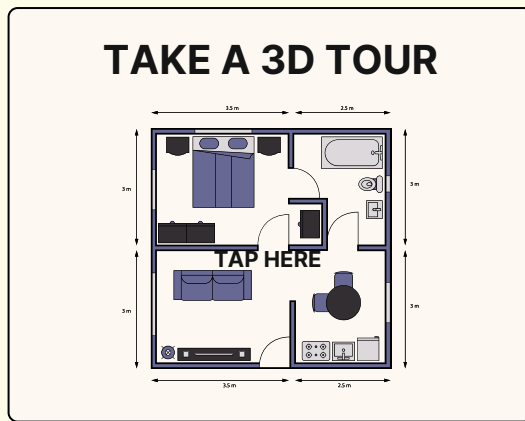

BELFIORE

LOCATION

PIAZZA DEI MARTIRI
DI BELFIORE, 4

6TH FLOOR
WITH
ELEVATOR

Located in the Prati district, this apartment is perfect for guests looking to experience Rome like a local. Just a 5-minute walk from Lepanto Metro and well connected by bus lines and taxis, it offers easy access to the entire city. Enjoy a comfortable living space with all modern amenities, away from the hustle and bustle of the historic center, while still being within walking distance of major attractions. A stylish and convenient base for a true Roman experience.

PROPERTY FEATURES

1 BATHROOM

1 BEDROOM
MAX 2 GUESTS

BED
LINEN/TOWELS

KITCHEN/
MOKA POT

HAIR DRYER

WASHING
MACHINE / IRON

HEATING / AC